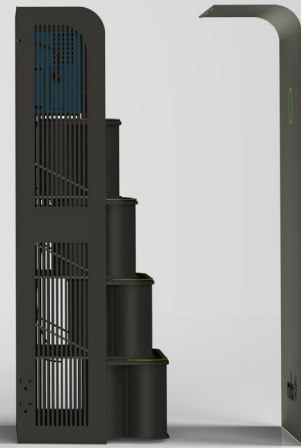

Essential Power Backup System for Your Home.

Seamless Power Backup

When the power goes out, the Ohm Core seamlessly kicks in with an automated transfer switch.

Scalable Power

Easily connect additional units based on your energy needs.